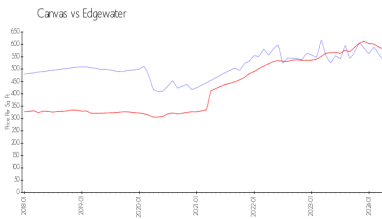

Unit 1904 - Canvas

1904 - 1600 NE 1 Ave, Edgewater, FL, Miami-Dade 33132

Unit Information

MLS Number: A11569412
 Status: Pending
 Size: 582 Sq ft.
 Bedrooms:
 Full Bathrooms: 1
 Half Bathrooms:
 Parking Spaces:
 View:
 Rental Price: \$2,450
 List PPSF: \$4
 Valuated Price: \$296,000
 Valuated PPSF: \$509

The above valuated price is a baseline figure that does not take into account any specific renovation, upgrade, split, merge, or deterioration of the unit.

Building Information

Number of units: 513
 Number of active listings for rent: 0
 Number of active listings for sale: 29
 Building inventory for sale: 5%
 Number of sales over the last 12 months: 48
 Number of sales over the last 6 months: 17
 Number of sales over the last 3 months: 13

Market Information

Canvas: \$536/sq. ft. Edgewater: \$581/sq. ft.
 Edgewater: \$581/sq. ft. Miami-Dade: \$694/sq. ft.

Inventory for Sale

Canvas: 6%
 Edgewater: 4%
 Miami-Dade: 3%

Avg. Time to Close Over Last 12 Months