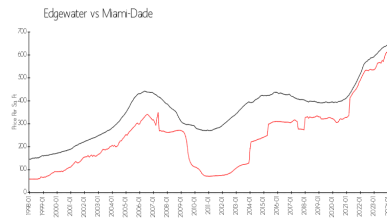

Unit 1904 - Canvas

1904 - 1600 NE 1 Ave, Edgewater, FL, Miami-Dade 33132

Unit Information

MLS Number: A11569412
Status: Pending
Size: 582 Sq ft.
Bedrooms:
Full Bathrooms: 1
Half Bathrooms:
Parking Spaces:
View:
Rental Price: $2,450
List PPSF: $4
Valuated Price: $296,000
Valuated PPSF: $509

The above valuated price is a baseline figure that does not take into account any specific renovation, upgrade, split, merge, or deterioration of the unit.

Building Information

Number of units: 513
Number of active listings for rent: 0
Number of active listings for sale: 29
Building inventory for sale: 5%
Number of sales over the last 12 months: 48
Number of sales over the last 6 months: 17
Number of sales over the last 3 months: 13

Market Information

Canvas: $536/sq. ft.   Edgewater: $581/sq. ft.
Edgewater: $581/sq. ft.   Miami-Dade: $694/sq. ft.

Inventory for Sale

Canvas: 6%
Edgewater: 4%
Miami-Dade: 3%

Avg. Time to Close Over Last 12 Months

Canvas: 112 days
Edgewater: 88 days
Miami-Dade: 81 days