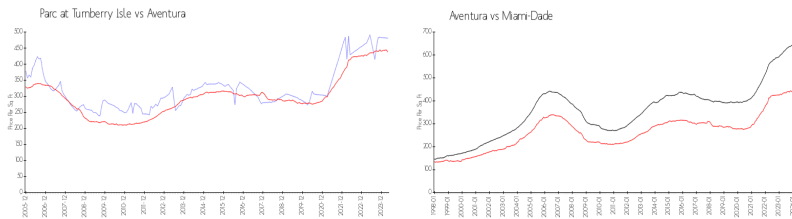

Market Information

Parc at Turnberry Isle:	$481/sq. ft.	Aventura:	$437/sq. ft.
Aventura:	$437/sq. ft.	Miami-Dade:	$694/sq. ft.

Inventory for Sale

Parc at Turnberry Isle: 5%
Aventura: 5%
Miami-Dade: 3%

Avg. Time to Close Over Last 12 Months

Parc at Turnberry Isle: 66 days
Aventura: 89 days
Miami-Dade: 81 days