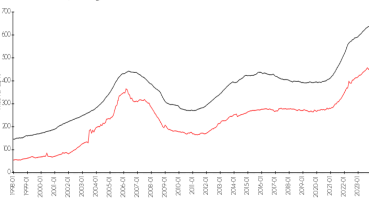

## Market Information

Grand View Palace vs North Bay Village

North Bay Village vs Miami-Dade

Grand View Palace: \$423/sq. ft.  
 North Bay Village: \$465/sq. ft.

North Bay Village: \$465/sq. ft.  
 Miami-Dade: \$694/sq. ft.