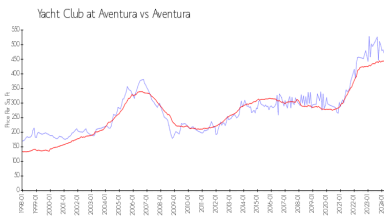

Unit 6503 - Yacht Club at Aventura

6503 - 19501 E Country Club Dr, Aventura, FL, Miami-Dade 33180

Unit Information

MLS Number: A11576937
Status: Active
Size: 730 Sq ft.
Bedrooms: 1
Full Bathrooms: 1
Half Bathrooms:
Parking Spaces: 1 Space, Not Assigned
View: Other View
Rental Price: $2,900
List PPSF: $4
Valuated Price: $348,000
Valuated PPSF: $477

The above valuated price is a baseline figure that does not take into account any specific renovation, upgrade, split, merge, or deterioration of the unit.

Building Information

Number of units: 430
Number of active listings for rent: 41
Number of active listings for sale: 23
Building inventory for sale: 5%
Number of sales over the last 12 months: 27
Number of sales over the last 6 months: 16
Number of sales over the last 3 months: 8

Market Information

Yacht Club at Aventura:	$484/sq. ft.	Aventura:	$437/sq. ft.
Aventura:	$437/sq. ft.	Miami-Dade:	$694/sq. ft.

Inventory for Sale

Yacht Club at Aventura: 5%
Aventura: 5%
Miami-Dade: 3%

Avg. Time to Close Over Last 12 Months

Yacht Club at Aventura: 72 days
Aventura: 89 days
Miami-Dade: 81 days