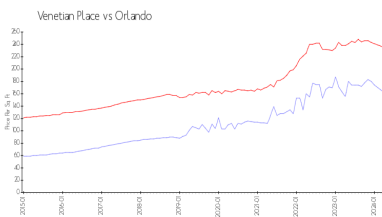

Building Association Information

Venetian Place
 5749 Gatlin Ave
 Orlando, FL 32822
 Phone number (407) 384-6448

<http://www.venetian-hoa.com/vp/home.asp>

Market Information

Venetian Place:	\$162/sq. ft.	Orlando:	\$235/sq. ft.
Orlando:	\$235/sq. ft.	Orange:	\$246/sq. ft.

Inventory for Sale

Venetian Place	1%
Orlando	2%
Orange	2%

Avg. Time to Close Over Last 12 Months

Venetian Place	44 days
Orlando	45 days
Orange	45 days