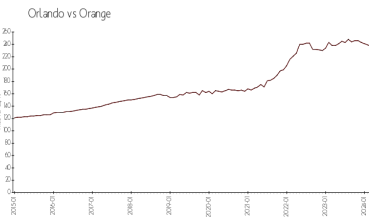

Building Association Information

Venetian Place
 5749 Gatlin Ave
 Orlando, FL 32822
 Phone number (407) 384-6448

<http://www.venetian-hoa.com/vp/home.asp>

Market Information

Venetian Place:	\$162/sq. ft.	Orlando:	\$235/sq. ft.
Orlando:	\$235/sq. ft.	Orange:	\$246/sq. ft.

Inventory for Sale

Venetian Place	1%
Orlando	2%
Orange	2%

Avg. Time to Close Over Last 12 Months

Venetian Place	44 days
Orlando	45 days
Orange	45 days