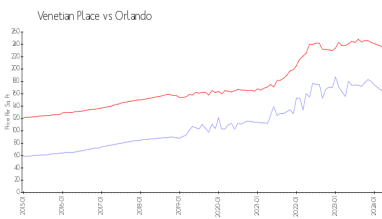

## Market Information

Venetian Place:	\$162/sq. ft.	Orlando:	\$235/sq. ft.
Orlando:	\$235/sq. ft.	Orange:	\$246/sq. ft.