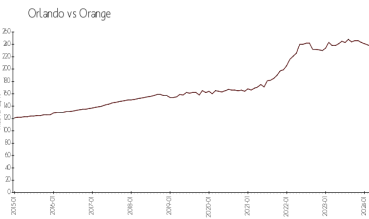

## Market Information

Venetian Place:	\$162/sq. ft.	Orlando:	\$235/sq. ft.
Orlando:	\$235/sq. ft.	Orange:	\$246/sq. ft.