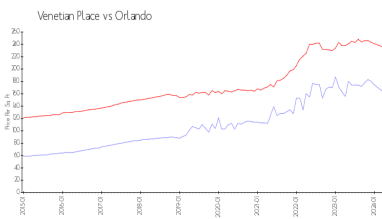

Building Association Information

Venetian Place
 5749 Gatlin Ave
 Orlando, FL 32822
 Phone number (407) 384-6448

<http://www.venetian-hoa.com/vp/home.asp>

Market Information

Venetian Place:	\$162/sq. ft.	Orlando:	\$235/sq. ft.
Orlando:	\$235/sq. ft.	Orange:	\$246/sq. ft.

Inventory for Sale

Venetian Place	1%
Orlando	2%
Orange	2%

Avg. Time to Close Over Last 12 Months

Venetian Place	44 days
Orlando	45 days
Orange	45 days