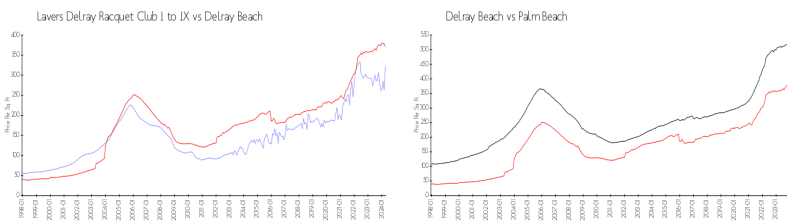

The above valuated price is a baseline figure that does not take into account any specific renovation, upgrade, split, merge, or deterioration of the unit.

Building Information

| | |
|--|-----|
| Number of units: | 460 |
| Number of active listings for rent: | 16 |
| Number of active listings for sale: | 16 |
| Building inventory for sale: | 3% |
| Number of sales over the last 12 months: | 20 |
| Number of sales over the last 6 months: | 9 |
| Number of sales over the last 3 months: | 5 |

Market Information

| | | | |
|-------------------------------------|---------------|---------------|---------------|
| Lavers Delray Racquet Club I to IX: | \$322/sq. ft. | Delray Beach: | \$371/sq. ft. |
| Delray Beach: | \$371/sq. ft. | Palm Beach: | \$475/sq. ft. |