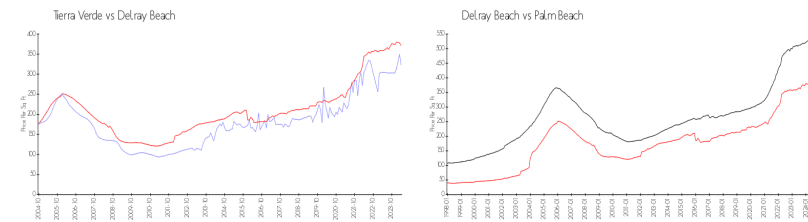

Building Association Information

Tierra Verde at Delray Beach Condominium Association, Inc.
 2000 Alta Meadows Ln, Delray Beach,
 FL 33444
 (561) 265-1766

Market Information

Tierra Verde:	\$323/sq. ft.	Delray Beach:	\$371/sq. ft.
Delray Beach:	\$371/sq. ft.	Palm Beach:	\$475/sq. ft.