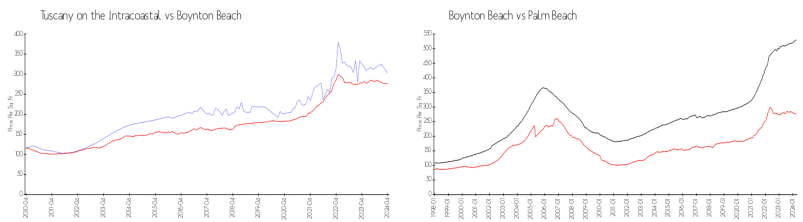

Unit 1310 Tuscany Way - Tuscany on the Intracoastal

1310 Tuscany Way - 1103-4417 Tuscany Wy, Boynton Beach, FL, Palm Beach 33435

Unit Information

MLS Number:	A11570251
Status:	Active
Size:	1,137 Sq ft.
Bedrooms:	2
Full Bathrooms:	2
Half Bathrooms:	
Parking Spaces:	Assigned Parking, Guest Parking
View:	Garden View
Rental Price:	$2,350
List PPSF:	$2
Valuated Price:	$366,000
Valuated PPSF:	$299

The above valuated price is a baseline figure that does not take into account any specific renovation, upgrade, split, merge, or deterioration of the unit.

Building Information

Number of units:	286
Number of active listings for rent:	0
Number of active listings for sale:	13
Building inventory for sale:	4%
Number of sales over the last 12 months:	19
Number of sales over the last 6 months:	9
Number of sales over the last 3 months:	6

Building Association Information

Tuscany On the Intracoastal
3104 Tuscany Way,
Boynton Beach, FL 33435
Phone (561) 369-3433

Market Information

Tuscany on the Intracoastal:	$302/sq. ft.	Boynton Beach:	$276/sq. ft.
Boynton Beach:	$276/sq. ft.	Palm Beach:	$475/sq. ft.

Inventory for Sale

Tuscany on the Intracoastal	5%
Boynton Beach	2%
Palm Beach	3%

Avg. Time to Close Over Last 12 Months

Tuscany on the Intracoastal	44 days
Boynton Beach	48 days
Palm Beach	56 days