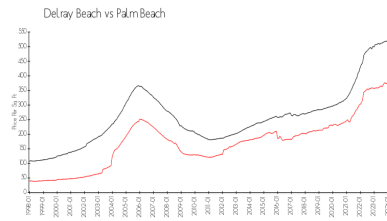

Market Information

Bahia at Delray: \$301/sq. ft.
Delray Beach: \$371/sq. ft.

Delray Beach: \$371/sq. ft.
Palm Beach: \$475/sq. ft.

Inventory for Sale

Bahia at Delray	4%
Delray Beach	3%
Palm Beach	3%

Avg. Time to Close Over Last 12 Months