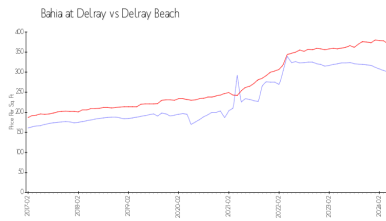

Unit 1020 Crystal Way # I - Bahia at Delray

1020 Crystal Way # I - 1385 Crystal Wy, Delray Beach, FL, Palm Beach 33444

Unit Information

MLS Number:	F10422789
Status:	Active
Size:	978 Sq ft.
Bedrooms:	2
Full Bathrooms:	2
Half Bathrooms:	0
Parking Spaces:	
View:	
Rental Price:	$2,300
List PPSF:	$2
Valuated Price:	$284,000
Valuated PPSF:	$300

The above valuated price is a baseline figure that does not take into account any specific renovation, upgrade, split, merge, or deterioration of the unit.

Building Information

Number of units:	236
Number of active listings for rent:	0
Number of active listings for sale:	10
Building inventory for sale:	4%
Number of sales over the last 12 months:	10
Number of sales over the last 6 months:	5
Number of sales over the last 3 months:	1

Market Information

Bahia at Delray: $301/sq. ft.
Delray Beach: $371/sq. ft.