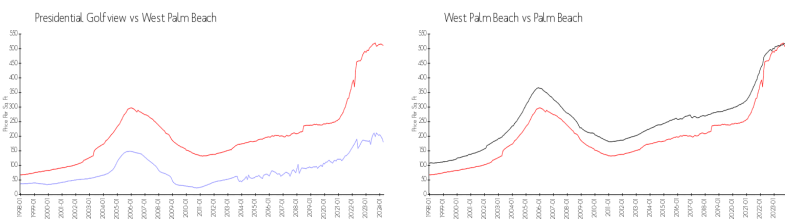

Market Information

Presidential Golfview:	$180/sq. ft.	West Palm Beach:	$511/sq. ft.
West Palm Beach:	$511/sq. ft.	Palm Beach:	$475/sq. ft.