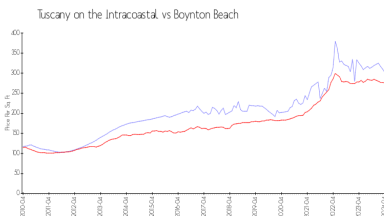

Market Information

Tuscany on the Intracoastal:	\$302/sq. ft.	Boynton Beach:	\$276/sq. ft.
Boynton Beach:	\$276/sq. ft.	Palm Beach:	\$475/sq. ft.

Inventory for Sale

Tuscany on the Intracoastal	5%
Boynton Beach	2%