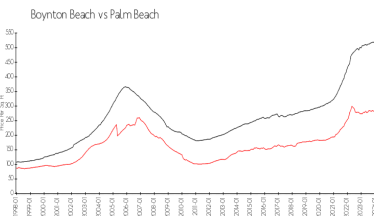

Unit 2421 Tuscany Way - Tuscany on the Intracoastal

2421 Tuscany Way - 1103-4417 Tuscany Wy, Boynton Beach, FL, Palm Beach 33435

Unit Information

MLS Number:	RX-10894713
Status:	Active
Size:	1,121 Sq ft.
Bedrooms:	2
Full Bathrooms:	2
Half Bathrooms:	0
Parking Spaces:	Assigned,Covered
View:	Garden
List Price:	$409,000
List PPSF:	$365
Valuated Price:	$338,000
Valuated PPSF:	$302

The above valuated price is a baseline figure that does not take into account any specific renovation, upgrade, split, merge, or deterioration of the unit.

Building Information

Number of units:	286
Number of active listings for rent:	0
Number of active listings for sale:	13
Building inventory for sale:	4%
Number of sales over the last 12 months:	19
Number of sales over the last 6 months:	9
Number of sales over the last 3 months:	6

Building Association Information

Tuscany On the Intracoastal
3104 Tuscany Way,
Boynton Beach, FL 33435
Phone (561) 369-3433

Recent Sales

Unit #	Size	Closing Date	Sale Price	PPSF
	817 sq ft	May 2024	$245,000	$300
4412	1,222 sq ft	May 2024	$340,000	$278
4404	1,131 sq ft	Apr 2024	$345,000	$305
4114	1,118 sq ft	Apr 2024	$320,000	$286
	1,225 sq ft	Apr 2024	$341,000	$278

Market Information

Tuscany on the Intracoastal:	$302/sq. ft.	Boynton Beach:	$276/sq. ft.
Boynton Beach:	$276/sq. ft.	Palm Beach:	$475/sq. ft.

Inventory for Sale

Tuscany on the Intracoastal	5%
Boynton Beach	2%