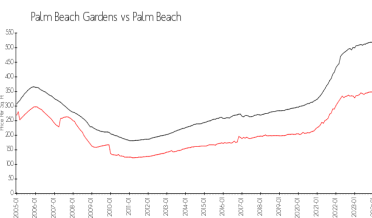

Unit 252 Legendary Cir - Legends (The)

252 Legendary Cir - 100-256 Legendary Cir, Palm Beach Gardens, FL, Palm Beach 33418

Unit Information

MLS Number: RX-10894729
Status: Active
Size: 2,072 Sq ft.
Bedrooms: 3
Full Bathrooms: 2
Half Bathrooms: 0
Parking Spaces: Driveway, Garage - Attached, Guest, Open, Vehicle Restrictions
View: Lake
Rental Price: $6,000
List PPSF: $3
Valuated Price: $708,000
Valuated PPSF: $342

The above valuated price is a baseline figure that does not take into account any specific renovation, upgrade, split, merge, or deterioration of the unit.

Building Information

Number of units: 78
Number of active listings for rent: 0
Number of active listings for sale: 4
Building inventory for sale: 5%
Number of sales over the last 12 months: 3
Number of sales over the last 6 months: 0
Number of sales over the last 3 months: 0

Market Information

Legends (The):	$340/sq. ft.	Palm Beach Gardens:	$342/sq. ft.
Palm Beach Gardens:	$342/sq. ft.	Palm Beach:	$475/sq. ft.

Inventory for Sale

Legends (The) 5%
Palm Beach Gardens 2%
Palm Beach 3%

Avg. Time to Close Over Last 12 Months

Legends (The) 73 days
Palm Beach Gardens 47 days
Palm Beach 56 days