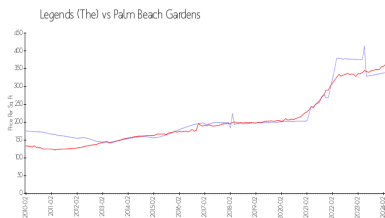

Unit 252 Legendary Cir - Legends (The)

252 Legendary Cir - 100-256 Legendary Cir, Palm Beach Gardens, FL, Palm Beach 33418

Unit Information

MLS Number: RX-10894729
Status: Active
Size: 2,072 Sq ft.
Bedrooms: 3
Full Bathrooms: 2
Half Bathrooms: 0
Parking Spaces: Driveway, Garage - Attached, Guest, Open, Vehicle Restrictions
View: Lake
Rental Price: $6,000
List PPSF: $3
Valuated Price: $708,000
Valuated PPSF: $342

The above valuated price is a baseline figure that does not take into account any specific renovation, upgrade, split, merge, or deterioration of the unit.

Building Information

Number of units: 78
Number of active listings for rent: 0
Number of active listings for sale: 4
Building inventory for sale: 5%
Number of sales over the last 12 months: 3
Number of sales over the last 6 months: 0
Number of sales over the last 3 months: 0

Market Information

Legends (The):	$340/sq. ft.	Palm Beach Gardens:	$342/sq. ft.
Palm Beach Gardens:	$342/sq. ft.	Palm Beach:	$475/sq. ft.

Inventory for Sale

Legends (The) 5%
Palm Beach Gardens 2%
Palm Beach 3%

Avg. Time to Close Over Last 12 Months

Legends (The) 73 days
Palm Beach Gardens 47 days
Palm Beach 56 days