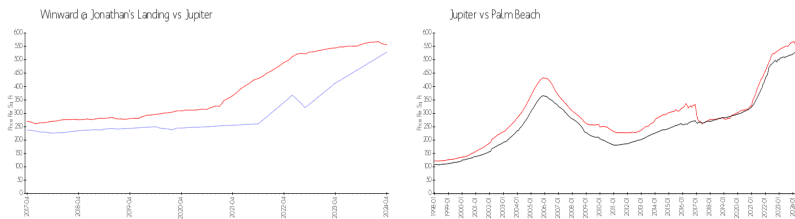

Building Association Information

WINDWARD VILLAGE
 Sunrise Property, LLC,
 19940 Mona Road, Suite #5,
 Jupiter, FL 33459
 (561) 575-7792

Market Information

Winward @ Jonathan's Landing:	\$528/sq. ft.	Jupiter:	\$557/sq. ft.
Jupiter:	\$557/sq. ft.	Palm Beach:	\$475/sq. ft.