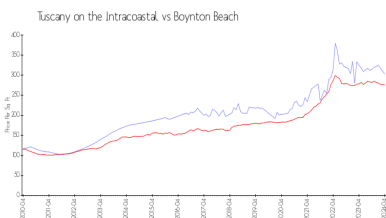

Market Information

Tuscany on the Intracoastal:	\$302/sq. ft.	Boynton Beach:	\$276/sq. ft.
Boynton Beach:	\$276/sq. ft.	Palm Beach:	\$475/sq. ft.

Inventory for Sale

Tuscany on the Intracoastal	5%
Boynton Beach	2%