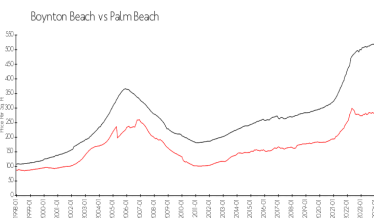

Unit 1401 Tuscany Way - Tuscany on the Intracoastal

1401 Tuscany Way - 1103-4417 Tuscany Wy, Boynton Beach, FL, Palm Beach 33435

Unit Information

MLS Number:	RX-10915256
Status:	Active
Size:	11,390 Sq ft.
Bedrooms:	3
Full Bathrooms:	2
Half Bathrooms:	0
Parking Spaces:	
View:	
List Price:	$450,000
List PPSF:	$40
Valuated Price:	$420,000
Valuated PPSF:	$302

The above valuated price is a baseline figure that does not take into account any specific renovation, upgrade, split, merge, or deterioration of the unit.

Building Information

Number of units:	286
Number of active listings for rent:	0
Number of active listings for sale:	13
Building inventory for sale:	4%
Number of sales over the last 12 months:	19
Number of sales over the last 6 months:	9
Number of sales over the last 3 months:	6

Building Association Information

Tuscany On the Intracoastal
3104 Tuscany Way,
Boynton Beach, FL 33435
Phone (561) 369-3433

Recent Sales

Unit #	Size	Closing Date	Sale Price	PPSF
	817 sq ft	May 2024	$245,000	$300
4412	1,222 sq ft	May 2024	$340,000	$278
4404	1,131 sq ft	Apr 2024	$345,000	$305
4114	1,118 sq ft	Apr 2024	$320,000	$286
	1,225 sq ft	Apr 2024	$341,000	$278

Market Information

Tuscany on the Intracoastal:	$302/sq. ft.	Boynton Beach:	$276/sq. ft.
Boynton Beach:	$276/sq. ft.	Palm Beach:	$475/sq. ft.

Inventory for Sale

Tuscany on the Intracoastal	5%
Boynton Beach	2%