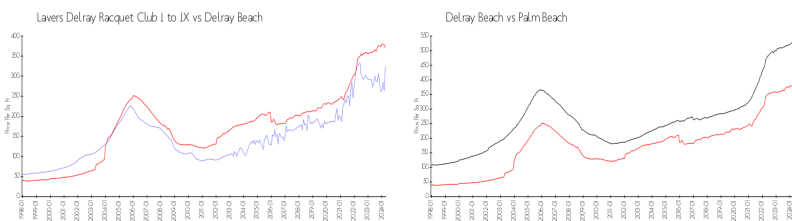

The above valuated price is a baseline figure that does not take into account any specific renovation, upgrade, split, merge, or deterioration of the unit.

Building Information

Number of units:	460
Number of active listings for rent:	16
Number of active listings for sale:	16
Building inventory for sale:	3%
Number of sales over the last 12 months:	20
Number of sales over the last 6 months:	9
Number of sales over the last 3 months:	5

Building Association Information

Lavers Of Delray Racquet Club,
 Delray Racquet Club Association, Inc
 610 Egret Circle
 Delray Beach, FL 33444-7930
 (561) 276-3792

Market Information

Lavers Delray Racquet Club I to IX:	\$322/sq. ft.	Delray Beach:	\$371/sq. ft.
Delray Beach:	\$371/sq. ft.	Palm Beach:	\$475/sq. ft.