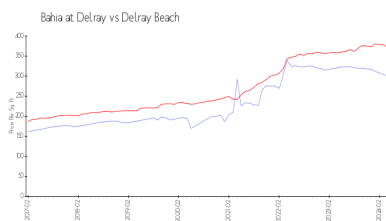

Unit 1011 Crystal Way # H - Bahia at Delray

1011 Crystal Way # H - 1385 Crystal Wy, Delray Beach, FL, Palm Beach 33444

Unit Information

MLS Number: RX-10932116
Status: Active
Size: 1,033 Sq ft.
Bedrooms: 2
Full Bathrooms: 2
Half Bathrooms: 0
Parking Spaces: Assigned, Guest, Vehicle Restrictions
View:
List Price: $314,900
List PPSF: $305
Valuated Price: $286,000
Valuated PPSF: $302

The above valuated price is a baseline figure that does not take into account any specific renovation, upgrade, split, merge, or deterioration of the unit.

Building Information

Number of units: 236
Number of active listings for rent: 0
Number of active listings for sale: 10
Building inventory for sale: 4%
Number of sales over the last 12 months: 10
Number of sales over the last 6 months: 5
Number of sales over the last 3 months: 1

Recent Sales

Unit #	Size	Closing Date	Sale Price	PPSF
P		Jan 2024	$283,000	
I	1,033 sq ft	Dec 2023	$265,000	$257
K	756 sq ft	Dec 2023	$250,000	$331
H	1,033 sq ft	Dec 2023	$330,000	$319
L	623 sq ft	Sep 2023	$230,000	$369

Market Information

Bahia at Delray: $301/sq. ft.
Delray Beach: $371/sq. ft.
Delray Beach: $371/sq. ft.
Palm Beach: $475/sq. ft.

Inventory for Sale

Bahia at Delray 4%
Delray Beach 3%
Palm Beach 3%

Avg. Time to Close Over Last 12 Months

Bahia at Delray 46 days
Delray Beach 54 days
Palm Beach 56 days