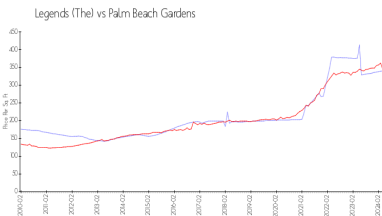

## Market Information

Legends (The):	\$340/sq. ft.	Palm Beach Gardens:	\$342/sq. ft.
Palm Beach Gardens:	\$342/sq. ft.	Palm Beach:	\$475/sq. ft.