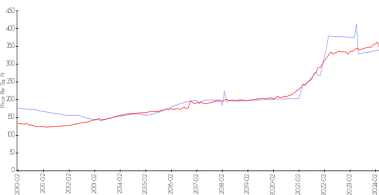

Unit 207 Legendary Cir - Legends (The)

207 Legendary Cir - 100-256 Legendary Cir, Palm Beach Gardens, FL, Palm Beach 33418

Unit Information

MLS Number:	RX-10941041
Status:	Active
Size:	2,013 Sq ft.
Bedrooms:	3
Full Bathrooms:	2
Half Bathrooms:	0
Parking Spaces:	Driveway,Garage - Attached,Guest
View:	Golf
Rental Price:	\$9,250
List PPSF:	\$5
Valuated Price:	\$688,000
Valuated PPSF:	\$342

The above valuated price is a baseline figure that does not take into account any specific renovation, upgrade, split, merge, or deterioration of the unit.

Building Information

Number of units:	78
Number of active listings for rent:	0
Number of active listings for sale:	4
Building inventory for sale:	5%
Number of sales over the last 12 months:	3
Number of sales over the last 6 months:	0
Number of sales over the last 3 months:	0

Market Information

Legends (The) vs Palm Beach Gardens

Palm Beach Gardens vs Palm Beach

Legends (The):	\$340/sq. ft.	Palm Beach Gardens:	\$342/sq. ft.
Palm Beach Gardens:	\$342/sq. ft.	Palm Beach:	\$475/sq. ft.