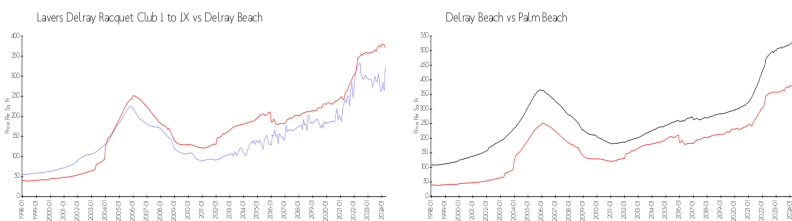

The above valuated price is a baseline figure that does not take into account any specific renovation, upgrade, split, merge, or deterioration of the unit.

Building Information

Number of units: 460
 Number of active listings for rent: 16
 Number of active listings for sale: 16
 Building inventory for sale: 3%
 Number of sales over the last 12 months: 20
 Number of sales over the last 6 months: 9
 Number of sales over the last 3 months: 5

Building Association Information

Lavers Of Delray Racquet Club,
 Delray Racquet Club Association, Inc
 610 Egret Circle
 Delray Beach, FL 33444-7930
 (561) 276-3792

Market Information

Lavers Delray Racquet Club I to IX:	\$322/sq. ft.	Delray Beach:	\$371/sq. ft.
Delray Beach:	\$371/sq. ft.	Palm Beach:	\$475/sq. ft.