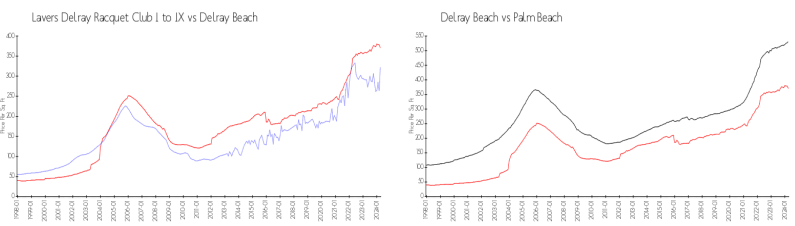

Market Information

Lavers Delray Racquet Club I to IX:	$322/sq. ft.	Delray Beach:	$371/sq. ft.
Delray Beach:	$371/sq. ft.	Palm Beach:	$475/sq. ft.

Inventory for Sale

Lavers Delray Racquet Club I to IX: 3%
Delray Beach: 3%
Palm Beach: 3%

Avg. Time to Close Over Last 12 Months

Lavers Delray Racquet Club I to IX: 87 days
Delray Beach: 54 days
Palm Beach: 56 days