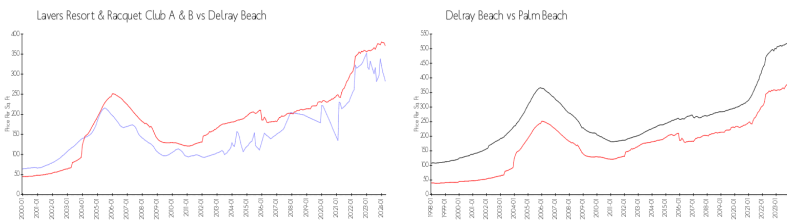

The above valuated price is a baseline figure that does not take into account any specific renovation, upgrade, split, merge, or deterioration of the unit.

Building Information

Number of units:	105
Number of active listings for rent:	1
Number of active listings for sale:	5
Building inventory for sale:	4%
Number of sales over the last 12 months:	12
Number of sales over the last 6 months:	4
Number of sales over the last 3 months:	2

Building Association Information

Delray Racquet Club Association, Inc 610 Egret Circle Delray Beach, FL 33444-7930
(561) 276-3792

Market Information

Lavers Resort & Racquet Club A & B:	\$283/sq. ft.	Delray Beach:	\$371/sq. ft.
Delray Beach:	\$371/sq. ft.	Palm Beach:	\$475/sq. ft.