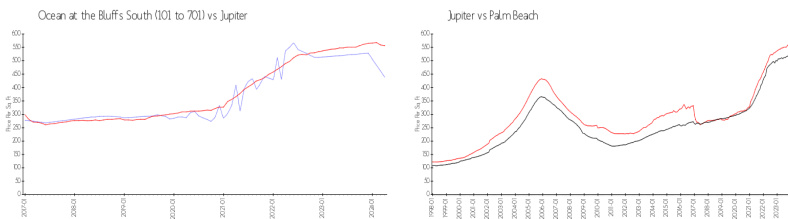

Unit 401 S Seas Dr # 106 - Ocean at the Bluffs South (101 to 701)

401 S Seas Dr # 106 - 101 S Seas Dr, Jupiter, FL, Palm Beach 33477

Unit Information

MLS Number:	RX-10947845
Status:	Active
Size:	1,385 Sq ft.
Bedrooms:	2
Full Bathrooms:	2
Half Bathrooms:	0
Parking Spaces:	
View:	
Rental Price:	\$3,500
List PPSF:	\$3
Valuated Price:	\$595,000
Valuated PPSF:	\$430

Building Association Information

Ocean At the Bluffs South
 Address: 401 S Seas Dr,
 Jupiter, FL 33477
 Phone: +1 561-746-3422

<https://www.thebluffsocoansouth.com/>

Market Information

Ocean at the Bluffs South (101 to 701):	\$438/sq. ft.	Jupiter:	\$557/sq. ft.
Jupiter:	\$557/sq. ft.	Palm Beach:	\$475/sq. ft.

Inventory for Sale

Ocean at the Bluffs South (101 to 701)	3%
Jupiter	3%
Palm Beach	3%

Avg. Time to Close Over Last 12 Months

Ocean at the Bluffs South (101 to 701)	71 days
Jupiter	66 days

Palm Beach

56 days