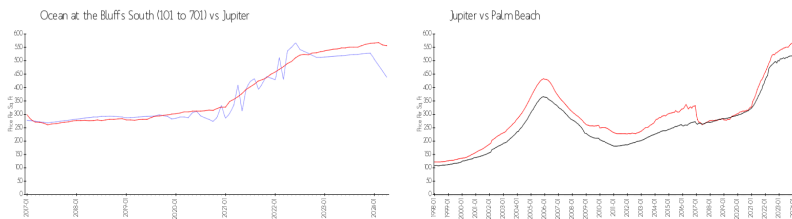

Building Association Information

Ocean At the Bluffs South
 Address: 401 S Seas Dr,
 Jupiter, FL 33477
 Phone: +1 561-746-3422

<https://www.thebluffsocoansouth.com/>

Market Information

Ocean at the Bluffs South (101 to 701):	\$438/sq. ft.	Jupiter:	\$557/sq. ft.
Jupiter:	\$557/sq. ft.	Palm Beach:	\$475/sq. ft.