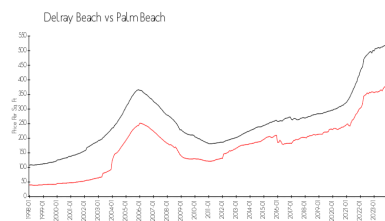

Market Information

Bahia at Delray: $301/sq. ft.
Delray Beach: $371/sq. ft.

Delray Beach: $371/sq. ft.
Palm Beach: $475/sq. ft.

Inventory for Sale

Bahia at Delray	4%
Delray Beach	3%
Palm Beach	3%

Avg. Time to Close Over Last 12 Months

Bahia at Delray	46 days
Delray Beach	54 days
Palm Beach	56 days