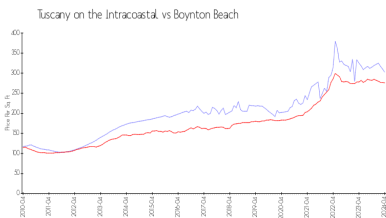

Unit 4312 Tuscany Way - Tuscany on the Intracoastal

4312 Tuscany Way - 1103-4417 Tuscany Wy, Boynton Beach, FL, Palm Beach 33435

Unit Information

MLS Number:	RX-10951436
Status:	Active
Size:	1,121 Sq ft.
Bedrooms:	2
Full Bathrooms:	2
Half Bathrooms:	0
Parking Spaces:	Covered
View:	
List Price:	$369,900
List PPSF:	$330
Valuated Price:	$334,000
Valuated PPSF:	$299

The above valuated price is a baseline figure that does not take into account any specific renovation, upgrade, split, merge, or deterioration of the unit.

Building Information

Number of units:	286
Number of active listings for rent:	0
Number of active listings for sale:	13
Building inventory for sale:	4%
Number of sales over the last 12 months:	19
Number of sales over the last 6 months:	9
Number of sales over the last 3 months:	6

Building Association Information

Tuscany On the Intracoastal
3104 Tuscany Way,
Boynton Beach, FL 33435
Phone (561) 369-3433

Recent Sales

Unit #	Size	Closing Date	Sale Price	PPSF
	817 sq ft	May 2024	$245,000	$300
4412	1,222 sq ft	May 2024	$340,000	$278
4404	1,131 sq ft	Apr 2024	$345,000	$305
4114	1,118 sq ft	Apr 2024	$320,000	$286
	1,225 sq ft	Apr 2024	$341,000	$278

Market Information

Tuscany on the Intracoastal:	$302/sq. ft.	Boynton Beach:	$276/sq. ft.
Boynton Beach:	$276/sq. ft.	Palm Beach:	$475/sq. ft.

Inventory for Sale

Tuscany on the Intracoastal	5%
Boynton Beach	2%