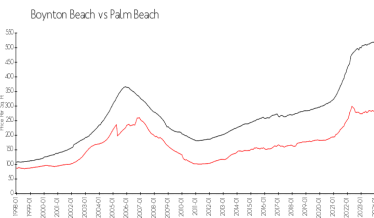

Unit 4312 Tuscany Way - Tuscany on the Intracoastal

4312 Tuscany Way - 1103-4417 Tuscany Wy, Boynton Beach, FL, Palm Beach 33435

Unit Information

MLS Number:	RX-10951436
Status:	Active
Size:	1,121 Sq ft.
Bedrooms:	2
Full Bathrooms:	2
Half Bathrooms:	0
Parking Spaces:	Covered
View:	
List Price:	$369,900
List PPSF:	$330
Valuated Price:	$334,000
Valuated PPSF:	$299

The above valuated price is a baseline figure that does not take into account any specific renovation, upgrade, split, merge, or deterioration of the unit.

Building Information

Number of units:	286
Number of active listings for rent:	0
Number of active listings for sale:	13
Building inventory for sale:	4%
Number of sales over the last 12 months:	19
Number of sales over the last 6 months:	9
Number of sales over the last 3 months:	6

Building Association Information

Tuscany On the Intracoastal
3104 Tuscany Way,
Boynton Beach, FL 33435
Phone (561) 369-3433

Recent Sales

Unit #	Size	Closing Date	Sale Price	PPSF
	817 sq ft	May 2024	$245,000	$300
4412	1,222 sq ft	May 2024	$340,000	$278
4404	1,131 sq ft	Apr 2024	$345,000	$305
4114	1,118 sq ft	Apr 2024	$320,000	$286
	1,225 sq ft	Apr 2024	$341,000	$278

Market Information

Tuscany on the Intracoastal:	$302/sq. ft.	Boynton Beach:	$276/sq. ft.
Boynton Beach:	$276/sq. ft.	Palm Beach:	$475/sq. ft.

Inventory for Sale

Tuscany on the Intracoastal	5%
Boynton Beach	2%