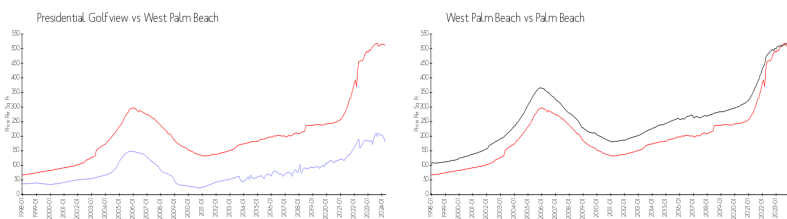

Market Information

Presidential Golfview: $180/sq. ft.
West Palm Beach: $511/sq. ft.
West Palm Beach: $511/sq. ft.
Palm Beach: $475/sq. ft.