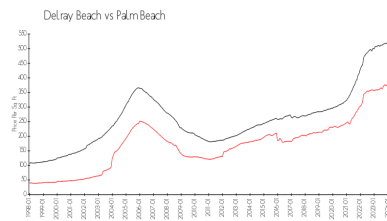

## Market Information

Murano at Delray Beach:	\$295/sq. ft.	Delray Beach:	\$371/sq. ft.
Delray Beach:	\$371/sq. ft.	Palm Beach:	\$475/sq. ft.