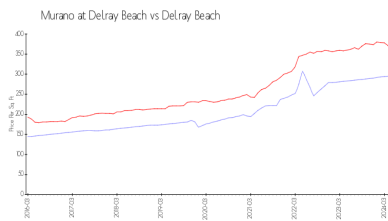

## Market Information

Murano at Delray Beach:	\$295/sq. ft.	Delray Beach:	\$371/sq. ft.
Delray Beach:	\$371/sq. ft.	Palm Beach:	\$475/sq. ft.