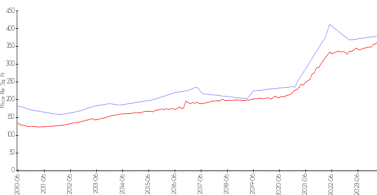

Unit 502 Ryder Cup Cir S - Ryder Cup Villas

502 Ryder Cup Cir S - 101-706 Ryder Cup Cir S, Palm Beach Gardens, FL, Palm Beach 33418

Unit Information

MLS Number:	RX-10958969
Status:	Active
Size:	1,426 Sq. ft.
Bedrooms:	2
Full Bathrooms:	2
Half Bathrooms:	0
Parking Spaces:	Garage - Detached
View:	Golf,Lake,Preserve
List Price:	$609,000
List PPSF:	$427
Valuated Price:	$539,000
Valuated PPSF:	$378

The above valuated price is a baseline figure that does not take into account any specific renovation, upgrade, split, merge, or deterioration of the unit.

Building Information

Number of units:	42
Number of active listings for rent:	0
Number of active listings for sale:	1
Building inventory for sale:	2%
Number of sales over the last 12 months:	0
Number of sales over the last 6 months:	0
Number of sales over the last 3 months:	0

Market Information

Ryder Cup Villas vs Palm Beach Gardens