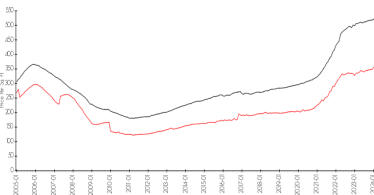

## Market Information

Ryder Cup Villas vs Palm Beach Gardens

Palm Beach Gardens vs Palm Beach

Ryder Cup Villas:	\$380/sq. ft.	Palm Beach Gardens:	\$342/sq. ft.
Palm Beach Gardens:	\$342/sq. ft.	Palm Beach:	\$475/sq. ft.