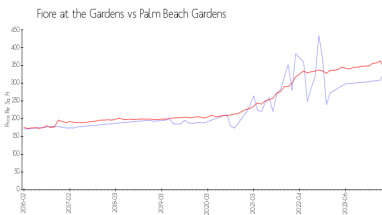

Unit 3202 Myrtlewood Cir E - Fiore at the Gardens

3202 Myrtlewood Cir E - 6101-10308 MyrtlewoodCir W, Palm Beach Gardens, FL, Palm Beach 33418

Unit Information

MLS Number:	RX-10960098
Status:	Active
Size:	988 Sq ft.
Bedrooms:	2
Full Bathrooms:	1
Half Bathrooms:	0
Parking Spaces:	Guest,Open
View:	Garden,Other
Rental Price:	$2,700
List PPSF:	$3
Valuated Price:	$313,000
Valuated PPSF:	$331

The above valuated price is a baseline figure that does not take into account any specific renovation, upgrade, split, merge, or deterioration of the unit.

Building Information

Number of units:	264
Number of active listings for rent:	0
Number of active listings for sale:	5
Building inventory for sale:	1%
Number of sales over the last 12 months:	11
Number of sales over the last 6 months:	7
Number of sales over the last 3 months:	5

Building Association Information

Fiore at the Gardens
Address: 100 Myrtlewood Dr,
Palm Beach Gardens, FL 33418
Phone: +1 561-776-6262

<https://www.fioreatthegardens.com/>

Market Information

Fiore at the Gardens: $331/sq. ft.

Palm Beach Gardens: $342/sq. ft.

Palm Beach Gardens: $342/sq. ft.

Palm Beach: $475/sq. ft.

Inventory for Sale

Fiore at the Gardens	2%
Palm Beach Gardens	2%
Palm Beach	3%

Avg. Time to Close Over Last 12 Months