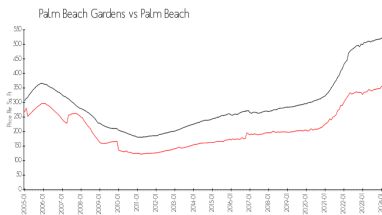

Unit 3202 Myrtlewood Cir E - Fiore at the Gardens

3202 Myrtlewood Cir E - 6101-10308 MyrtlewoodCir W, Palm Beach Gardens, FL, Palm Beach 33418

Unit Information

MLS Number:	RX-10960098
Status:	Active
Size:	988 Sq ft.
Bedrooms:	2
Full Bathrooms:	1
Half Bathrooms:	0
Parking Spaces:	Guest,Open
View:	Garden,Other
Rental Price:	$2,700
List PPSF:	$3
Valuated Price:	$313,000
Valuated PPSF:	$331

The above valuated price is a baseline figure that does not take into account any specific renovation, upgrade, split, merge, or deterioration of the unit.

Building Information

Number of units:	264
Number of active listings for rent:	0
Number of active listings for sale:	5
Building inventory for sale:	1%
Number of sales over the last 12 months:	11
Number of sales over the last 6 months:	7
Number of sales over the last 3 months:	5

Building Association Information

Fiore at the Gardens
Address: 100 Myrtlewood Dr,
Palm Beach Gardens, FL 33418
Phone: +1 561-776-6262

<https://www.fioreatthegardens.com/>

Market Information

Fiore at the Gardens: $331/sq. ft.

Palm Beach Gardens: $342/sq. ft.

Palm Beach Gardens: $342/sq. ft.

Palm Beach: $475/sq. ft.

Inventory for Sale

Fiore at the Gardens	2%
Palm Beach Gardens	2%
Palm Beach	3%

Avg. Time to Close Over Last 12 Months