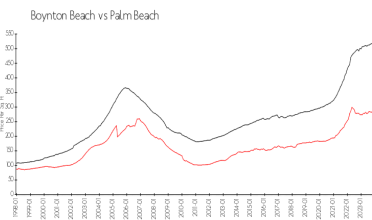

Unit 4308 Tuscany Way - Tuscany on the Intracoastal

4308 Tuscany Way - 1103-4417 Tuscany Wy, Boynton Beach, FL, Palm Beach 33435

Unit Information

MLS Number:	RX-10963062
Status:	Active
Size:	1,225 Sq ft.
Bedrooms:	2
Full Bathrooms:	2
Half Bathrooms:	0
Parking Spaces:	Assigned, Garage - Building, Guest
View:	Intracoastal
Rental Price:	$3,800
List PPSF:	$3
Valuated Price:	$403,000
Valuated PPSF:	$329

The above valuated price is a baseline figure that does not take into account any specific renovation, upgrade, split, merge, or deterioration of the unit.

Building Information

Number of units:	286
Number of active listings for rent:	0
Number of active listings for sale:	13
Building inventory for sale:	4%
Number of sales over the last 12 months:	19
Number of sales over the last 6 months:	9
Number of sales over the last 3 months:	6

Building Association Information

Tuscany On the Intracoastal
3104 Tuscany Way,
Boynton Beach, FL 33435
Phone (561) 369-3433

Market Information

Tuscany on the Intracoastal:	$302/sq. ft.	Boynton Beach:	$276/sq. ft.
Boynton Beach:	$276/sq. ft.	Palm Beach:	$475/sq. ft.

Inventory for Sale

Tuscany on the Intracoastal	5%
Boynton Beach	2%
Palm Beach	3%

Avg. Time to Close Over Last 12 Months

Tuscany on the Intracoastal	44 days
Boynton Beach	48 days
Palm Beach	56 days