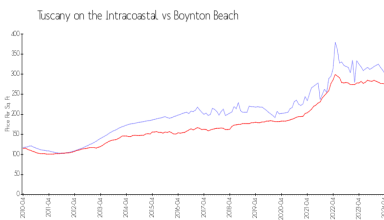

Unit 4308 Tuscany Way - Tuscany on the Intracoastal

4308 Tuscany Way - 1103-4417 Tuscany Wy, Boynton Beach, FL, Palm Beach 33435

Unit Information

MLS Number:	RX-10963062
Status:	Active
Size:	1,225 Sq ft.
Bedrooms:	2
Full Bathrooms:	2
Half Bathrooms:	0
Parking Spaces:	Assigned, Garage - Building, Guest
View:	Intracoastal
Rental Price:	$3,800
List PPSF:	$3
Valuated Price:	$403,000
Valuated PPSF:	$329

The above valuated price is a baseline figure that does not take into account any specific renovation, upgrade, split, merge, or deterioration of the unit.

Building Information

Number of units:	286
Number of active listings for rent:	0
Number of active listings for sale:	13
Building inventory for sale:	4%
Number of sales over the last 12 months:	19
Number of sales over the last 6 months:	9
Number of sales over the last 3 months:	6

Building Association Information

Tuscany On the Intracoastal
3104 Tuscany Way,
Boynton Beach, FL 33435
Phone (561) 369-3433

Market Information

Tuscany on the Intracoastal:	$302/sq. ft.	Boynton Beach:	$276/sq. ft.
Boynton Beach:	$276/sq. ft.	Palm Beach:	$475/sq. ft.

Inventory for Sale

Tuscany on the Intracoastal	5%
Boynton Beach	2%
Palm Beach	3%

Avg. Time to Close Over Last 12 Months

Tuscany on the Intracoastal	44 days
Boynton Beach	48 days
Palm Beach	56 days