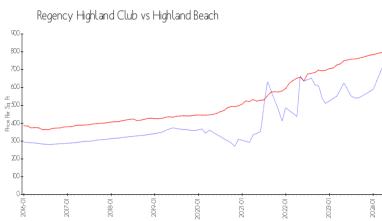

Unit 1408 - Regency Highland Club

1408 - 3912 S Ocean Blvd, Highland Beach, FL, Palm Beach 33487

Unit Information

MLS Number:	RX-10963290
Status:	Pending
Size:	1,050 Sq ft.
Bedrooms:	1
Full Bathrooms:	1
Half Bathrooms:	1
Parking Spaces:	Garage - Detached,Vehicle Restrictions
View:	City,Intracoastal,Ocean
Rental Price:	$3,500
List PPSF:	$3
Valuated Price:	$818,000
Valuated PPSF:	$829

The above valuated price is a baseline figure that does not take into account any specific renovation, upgrade, split, merge, or deterioration of the unit.

Building Information

Number of units:	219
Number of active listings for rent:	0
Number of active listings for sale:	4
Building inventory for sale:	1%
Number of sales over the last 12 months:	11
Number of sales over the last 6 months:	5
Number of sales over the last 3 months:	4

Building Association Information

Regency Highland
Address: 3908 S Ocean Blvd,
Highland Beach, FL 33487
Phone: +1 561-272-2506

<https://regencyhighland.info/>

Market Information

Regency Highland Club:	$737/sq. ft.	Highland Beach:	$801/sq. ft.
Highland Beach:	$801/sq. ft.	Palm Beach:	$475/sq. ft.

Inventory for Sale

Regency Highland Club	2%
Highland Beach	3%
Palm Beach	3%

Avg. Time to Close Over Last 12 Months

Regency Highland Club	56 days
Highland Beach	70 days
Palm Beach	56 days