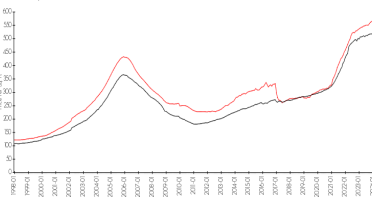

## Market Information

Jupiter Ocean & Racquet Club vs Jupiter

Jupiter vs Palm Beach

Jupiter Ocean & Racquet Club:	\$413/sq. ft.	Jupiter:	\$557/sq. ft.
Jupiter:	\$557/sq. ft.	Palm Beach:	\$475/sq. ft.