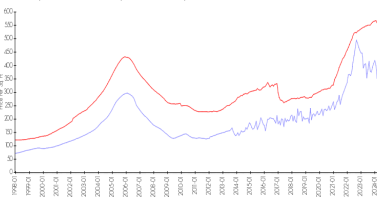

## Market Information

Jupiter Ocean & Racquet Club vs Jupiter

Jupiter vs Palm Beach

Jupiter Ocean & Racquet Club:	\$413/sq. ft.	Jupiter:	\$557/sq. ft.
Jupiter:	\$557/sq. ft.	Palm Beach:	\$475/sq. ft.