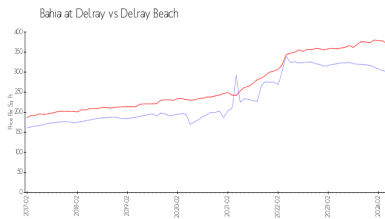

Market Information

Bahia at Delray: $301/sq. ft.
Delray Beach: $371/sq. ft.

Delray Beach: $371/sq. ft.
Palm Beach: $475/sq. ft.

Inventory for Sale

Bahia at Delray	4%
Delray Beach	3%
Palm Beach	3%

Avg. Time to Close Over Last 12 Months

Bahia at Delray	46 days
Delray Beach	54 days
Palm Beach	56 days