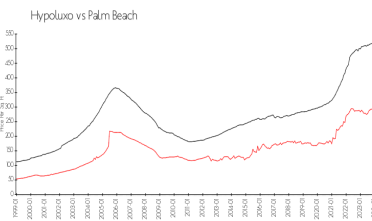

Unit 14101 - Yacht Club Intracoastal

14101 - 103-180 Yacht Club Wy, Hypoluxo, FL, Palm Beach 33462

Unit Information

MLS Number: RX-10967761
Status: Active
Size: 1,348 Sq ft.
Bedrooms: 3
Full Bathrooms: 2
Half Bathrooms: 1
Parking Spaces: 2+ Spaces, Guest, Open
View: Garden
Rental Price: $2,695
List PPSF: $2
Valuated Price: $366,000
Valuated PPSF: $272

The above valuated price is a baseline figure that does not take into account any specific renovation, upgrade, split, merge, or deterioration of the unit.

Building Information

Number of units: 380
Number of active listings for rent: 15
Number of active listings for sale: 12
Building inventory for sale: 3%
Number of sales over the last 12 months: 28
Number of sales over the last 6 months: 11
Number of sales over the last 3 months: 4

Building Association Information

Yacht Club On The Intercoastal Condomium Assoc
104 Yacht Club Way
Lake Worth FL 33462
561-855-4917

<http://tychypoluxo.com/contact.htm>

Market Information

Yacht Club	$302/sq. ft.	Hypoluxo:	$280/sq. ft.
Intracoastal:		Palm Beach:	$475/sq. ft.
Hypoluxo:	$280/sq. ft.		

Inventory for Sale

Yacht Club Intracoastal 3%
Hypoluxo 2%
Palm Beach 3%

Avg. Time to Close Over Last 12 Months

Yacht Club Intracoastal 75 days
Hypoluxo 64 days
Palm Beach 56 days