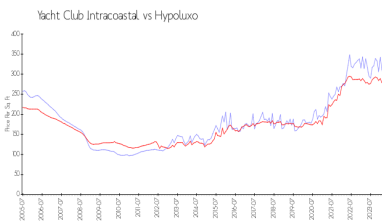

Building Association Information

Yacht Club On The Intercoastal Condomium Assoc
 104 Yacht Club Way
 Lake Worth FL 33462
 561-855-4917

<http://tychypoluxo.com/contact.htm>

Market Information

Yacht Club	\$302/sq. ft.	Hypoluxo:	\$280/sq. ft.
Intracoastal:		Palm Beach:	\$475/sq. ft.
Hypoluxo:	\$280/sq. ft.		