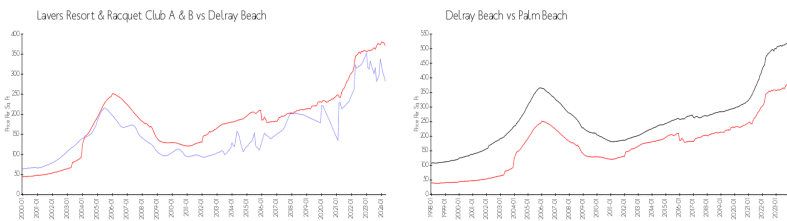

The above valuated price is a baseline figure that does not take into account any specific renovation, upgrade, split, merge, or deterioration of the unit.

Building Information

Number of units:	105
Number of active listings for rent:	1
Number of active listings for sale:	6
Building inventory for sale:	5%
Number of sales over the last 12 months:	12
Number of sales over the last 6 months:	4
Number of sales over the last 3 months:	2

Building Association Information

Delray Racquet Club Association, Inc 610 Egret Circle Delray Beach, FL 33444-7930
(561) 276-3792

Market Information

Lavers Resort & Racquet Club A & B:	\$283/sq. ft.	Delray Beach:	\$371/sq. ft.
Delray Beach:	\$371/sq. ft.	Palm Beach:	\$475/sq. ft.