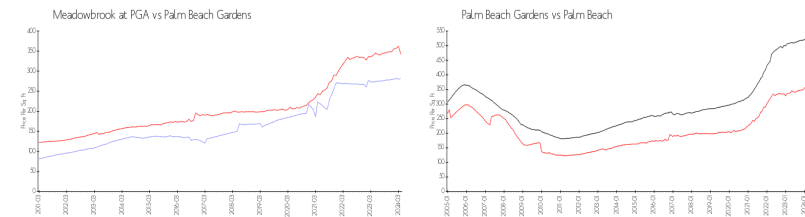

Market Information

Meadowbrook at PGA:	$282/sq. ft.	Palm Beach Gardens:	$342/sq. ft.
Palm Beach Gardens:	$342/sq. ft.	Palm Beach:	$475/sq. ft.

Inventory for Sale

Meadowbrook at PGA: 0%
Palm Beach Gardens: 2%
Palm Beach: 3%

Avg. Time to Close Over Last 12 Months

Meadowbrook at PGA: n/a
Palm Beach Gardens: 47 days
Palm Beach: 56 days