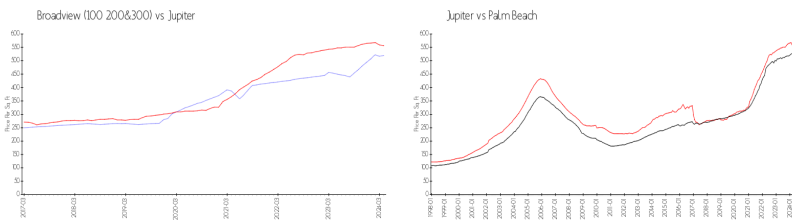

Unit 200 Intracoastal PI # 305 - Broadview (100 200&300)

200 Intracoastal PI # 305 - 100 Intracoastal PI, Jupiter, FL, Palm Beach 33469

Unit Information

MLS Number:	RX-10969746
Status:	Active
Size:	1,272 Sq ft.
Bedrooms:	2
Full Bathrooms:	2
Half Bathrooms:	0
Parking Spaces:	Assigned
View:	Intracoastal,Lake,Ocean,Pool
Rental Price:	\$7,500
List PPSF:	\$6
Valuated Price:	\$662,000
Valuated PPSF:	\$520

Building Association Information

Broadview Condominium Association, Inc
 100 Intracoastal Place # 506
 Jupiter, FL 33469
 (561) 744-3950

Market Information

Broadview (100 200&300):	\$520/sq. ft.	Jupiter:	\$557/sq. ft.
Jupiter:	\$557/sq. ft.	Palm Beach:	\$475/sq. ft.