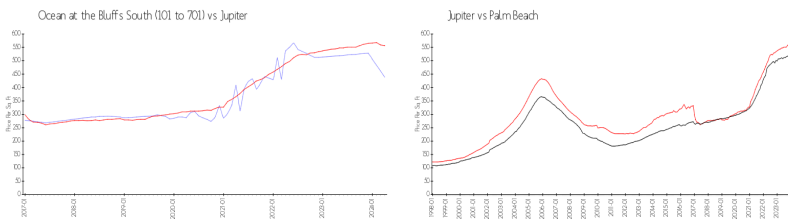

Unit 501 S Seas Dr # 206 - Ocean at the Bluffs South (101 to 701)

501 S Seas Dr # 206 - 101 S Seas Dr, Jupiter, FL, Palm Beach 33477

Unit Information

MLS Number:	RX-10969885
Status:	Active Under Contract
Size:	1,518 Sq ft.
Bedrooms:	2
Full Bathrooms:	2
Half Bathrooms:	0
Parking Spaces:	Assigned, Guest
View:	Garden, Lake, Ocean, Pool
Rental Price:	\$6,500
List PPSF:	\$4
Valuated Price:	\$601,000
Valuated PPSF:	\$434

Building Association Information

Ocean At the Bluffs South
 Address: 401 S Seas Dr,
 Jupiter, FL 33477
 Phone: +1 561-746-3422

<https://www.thebluffsocoansouth.com/>

Market Information

Ocean at the Bluffs South (101 to 701):	\$438/sq. ft.	Jupiter:	\$557/sq. ft.
Jupiter:	\$557/sq. ft.	Palm Beach:	\$475/sq. ft.

Inventory for Sale

Ocean at the Bluffs South (101 to 701)	3%
Jupiter	3%
Palm Beach	3%

Avg. Time to Close Over Last 12 Months

Ocean at the Bluffs South (101 to 701)	71 days
Jupiter	66 days

Palm Beach

56 days