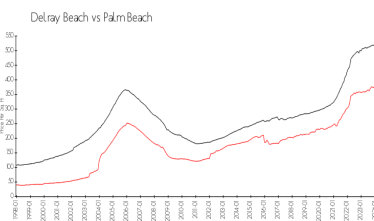

Unit 8308 - Lavers Delray Racquet Club I to IX

8308 - 950 Egret Cir, Delray Beach, FL, Palm Beach 33444

Unit Information

MLS Number: RX-10970899
Status: Active
Size: 1,175 Sq ft.
Bedrooms: 2
Full Bathrooms: 2
Half Bathrooms: 0
Parking Spaces:
View:
Rental Price: $2,500
List PPSF: $2
Valuated Price: $369,000
Valuated PPSF: $314

The above valuated price is a baseline figure that does not take into account any specific renovation, upgrade, split, merge, or deterioration of the unit.

Building Information

Number of units: 460
Number of active listings for rent: 16
Number of active listings for sale: 16
Building inventory for sale: 3%
Number of sales over the last 12 months: 19
Number of sales over the last 6 months: 9
Number of sales over the last 3 months: 5

Building Association Information

Lavers Of Delray Racquet Club,
Delray Racquet Club Association, Inc
610 Egret Circle
Delray Beach, FL 33444-7930
(561) 276-3792

Market Information

Lavers Delray Racquet Club I to IX:	$322/sq. ft.	Delray Beach:	$371/sq. ft.
Delray Beach:	$371/sq. ft.	Palm Beach:	$475/sq. ft.

Inventory for Sale

Lavers Delray Racquet Club I to IX: 3%
Delray Beach: 3%
Palm Beach: 3%

Avg. Time to Close Over Last 12 Months

Lavers Delray Racquet Club I to IX: 87 days
Delray Beach: 54 days
Palm Beach: 56 days