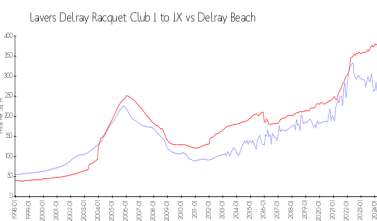

The above valuated price is a baseline figure that does not take into account any specific renovation, upgrade, split, merge, or deterioration of the unit.

Building Information

Number of units: 460
 Number of active listings for rent: 16
 Number of active listings for sale: 16
 Building inventory for sale: 3%
 Number of sales over the last 12 months: 19
 Number of sales over the last 6 months: 9
 Number of sales over the last 3 months: 5

Building Association Information

Lavers Of Delray Racquet Club,
 Delray Racquet Club Association, Inc
 610 Egret Circle
 Delray Beach, FL 33444-7930
 (561) 276-3792

Market Information

Lavers Delray Racquet Club I to IX:	\$322/sq. ft.	Delray Beach:	\$371/sq. ft.
Delray Beach:	\$371/sq. ft.	Palm Beach:	\$475/sq. ft.

Inventory for Sale

Lavers Delray Racquet Club I to IX: 3%
 Delray Beach: 3%
 Palm Beach: 3%

Avg. Time to Close Over Last 12 Months

Lavers Delray Racquet Club I to IX: 87 days
 Delray Beach: 54 days
 Palm Beach: 56 days