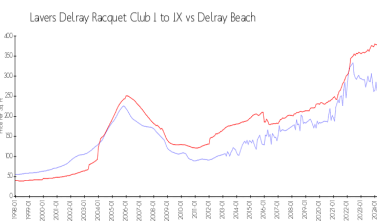

The above valuated price is a baseline figure that does not take into account any specific renovation, upgrade, split, merge, or deterioration of the unit.

Building Information

Number of units: 460
 Number of active listings for rent: 16
 Number of active listings for sale: 16
 Building inventory for sale: 3%
 Number of sales over the last 12 months: 20
 Number of sales over the last 6 months: 9
 Number of sales over the last 3 months: 5

Building Association Information

Lavers Of Delray Racquet Club,
 Delray Racquet Club Association, Inc
 610 Egret Circle
 Delray Beach, FL 33444-7930
 (561) 276-3792

Market Information

Lavers Delray Racquet Club I to IX:	\$322/sq. ft.	Delray Beach:	\$371/sq. ft.
Delray Beach:	\$371/sq. ft.	Palm Beach:	\$475/sq. ft.

Inventory for Sale

Lavers Delray Racquet Club I to IX: 3%
 Delray Beach: 3%
 Palm Beach: 3%

Avg. Time to Close Over Last 12 Months

Lavers Delray Racquet Club I to IX: 87 days
 Delray Beach: 54 days
 Palm Beach: 56 days