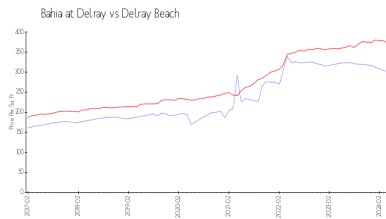

Unit 1205 Crystal Way # G - Bahia at Delray

1205 Crystal Way # G - 1385 Crystal Wy, Delray Beach, FL, Palm Beach 33444

Unit Information

MLS Number:	RX-10972426
Status:	Active
Size:	1,033 Sq ft.
Bedrooms:	2
Full Bathrooms:	2
Half Bathrooms:	0
Parking Spaces:	Assigned, Guest
View:	Garden
Rental Price:	$2,475
List PPSF:	$2
Valuated Price:	$292,000
Valuated PPSF:	$299

The above valuated price is a baseline figure that does not take into account any specific renovation, upgrade, split, merge, or deterioration of the unit.

Building Information

Number of units:	236
Number of active listings for rent:	0
Number of active listings for sale:	10
Building inventory for sale:	4%
Number of sales over the last 12 months:	10
Number of sales over the last 6 months:	5
Number of sales over the last 3 months:	1

Market Information

Bahia at Delray: $301/sq. ft.
Delray Beach: $371/sq. ft.