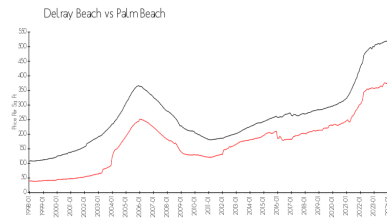

Market Information

Bahia at Delray: \$301/sq. ft.
Delray Beach: \$371/sq. ft.

Delray Beach: \$371/sq. ft.
Palm Beach: \$475/sq. ft.

Inventory for Sale

Bahia at Delray	4%
Delray Beach	3%
Palm Beach	3%

Avg. Time to Close Over Last 12 Months