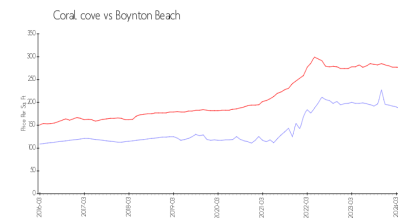

Unit 12547 Imperial Isle Dr # 206 - Coral cove

12547 Imperial Isle Dr # 206 - 12540 Majestic Cir, Boynton Beach, FL, Palm Beach 33437

Unit Information

MLS Number:	RX-10972835
Status:	Active
Size:	1,509 Sq ft.
Bedrooms:	2
Full Bathrooms:	2
Half Bathrooms:	0
Parking Spaces:	Assigned,Guest
View:	Lake
Rental Price:	$2,800
List PPSF:	$2
Valuated Price:	$280,000
Valuated PPSF:	$187

The above valuated price is a baseline figure that does not take into account any specific renovation, upgrade, split, merge, or deterioration of the unit.

Building Information

Number of units:	256
Number of active listings for rent:	0
Number of active listings for sale:	2
Building inventory for sale:	0%
Number of sales over the last 12 months:	11
Number of sales over the last 6 months:	3
Number of sales over the last 3 months:	1

Market Information

Coral cove:	$187/sq. ft.	Boynton Beach:	$276/sq. ft.
Boynton Beach:	$276/sq. ft.	Palm Beach:	$475/sq. ft.

Inventory for Sale

Coral cove	1%
Boynton Beach	2%
Palm Beach	3%

Avg. Time to Close Over Last 12 Months

Coral cove	65 days
Boynton Beach	48 days
Palm Beach	56 days