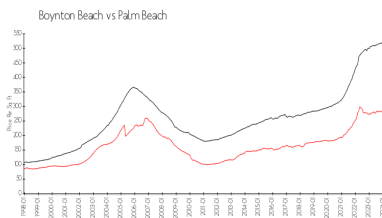

Unit 12547 Imperial Isle Dr # 206 - Coral cove

12547 Imperial Isle Dr # 206 - 12540 Majestic Cir, Boynton Beach, FL, Palm Beach 33437

Unit Information

MLS Number:	RX-10972835
Status:	Active
Size:	1,509 Sq ft.
Bedrooms:	2
Full Bathrooms:	2
Half Bathrooms:	0
Parking Spaces:	Assigned,Guest
View:	Lake
Rental Price:	$2,800
List PPSF:	$2
Valuated Price:	$280,000
Valuated PPSF:	$187

The above valuated price is a baseline figure that does not take into account any specific renovation, upgrade, split, merge, or deterioration of the unit.

Building Information

Number of units:	256
Number of active listings for rent:	0
Number of active listings for sale:	2
Building inventory for sale:	0%
Number of sales over the last 12 months:	11
Number of sales over the last 6 months:	3
Number of sales over the last 3 months:	1

Market Information

Coral cove:	$187/sq. ft.	Boynton Beach:	$276/sq. ft.
Boynton Beach:	$276/sq. ft.	Palm Beach:	$475/sq. ft.

Inventory for Sale

Coral cove	1%
Boynton Beach	2%
Palm Beach	3%

Avg. Time to Close Over Last 12 Months

Coral cove	65 days
Boynton Beach	48 days
Palm Beach	56 days