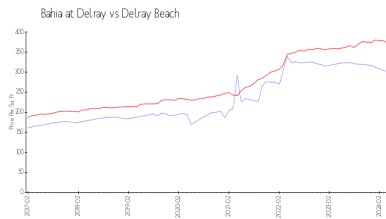

Unit 1345 Crystal Way # A - Bahia at Delray

1345 Crystal Way # A - 1385 Crystal Wy, Delray Beach, FL, Palm Beach 33444

Unit Information

MLS Number:	RX-10973255
Status:	Active
Size:	1,033 Sq ft.
Bedrooms:	2
Full Bathrooms:	2
Half Bathrooms:	0
Parking Spaces:	Assigned, Guest
View:	
Rental Price:	$2,650
List PPSF:	$3
Valuated Price:	$292,000
Valuated PPSF:	$299

The above valuated price is a baseline figure that does not take into account any specific renovation, upgrade, split, merge, or deterioration of the unit.

Building Information

Number of units:	236
Number of active listings for rent:	0
Number of active listings for sale:	9
Building inventory for sale:	3%
Number of sales over the last 12 months:	10
Number of sales over the last 6 months:	5
Number of sales over the last 3 months:	1

Market Information

Bahia at Delray: $301/sq. ft.
Delray Beach: $371/sq. ft.