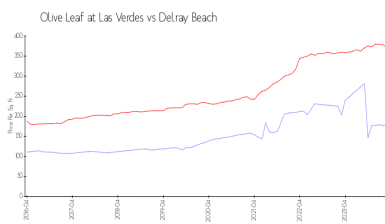

Unit 314 - Olive Leaf at Las Verdes

314 - 5190 Las Verdes Cir, Delray Beach, FL, Palm Beach 33484

Unit Information

MLS Number:	RX-10974334
Status:	Active
Size:	1,050 Sq ft.
Bedrooms:	2
Full Bathrooms:	2
Half Bathrooms:	0
Parking Spaces:	
View:	Garden
Rental Price:	$2,100
List PPSF:	$2
Valuated Price:	$191,000
Valuated PPSF:	$182

The above valuated price is a baseline figure that does not take into account any specific renovation, upgrade, split, merge, or deterioration of the unit.

Building Information

Number of units:	72
Number of active listings for rent:	0
Number of active listings for sale:	0
Building inventory for sale:	0%
Number of sales over the last 12 months:	4
Number of sales over the last 6 months:	1
Number of sales over the last 3 months:	0

Building Association Information

Las Verdes Property Owners Association
5121 Las Verdes Circle,
Delray Beach, FL 33484
Phone: (561)-498-8230,
Fax: (561)-498-7155
email: lasverdespoa@gmail.com

Market Information

Olive Leaf at Las Verdes:	$180/sq. ft.	Delray Beach:	$371/sq. ft.
Delray Beach:	$371/sq. ft.	Palm Beach:	$475/sq. ft.

Inventory for Sale

Olive Leaf at Las Verdes	0%
Delray Beach	3%
Palm Beach	3%

Avg. Time to Close Over Last 12 Months

Olive Leaf at Las Verdes	50 days
Delray Beach	54 days
Palm Beach	56 days