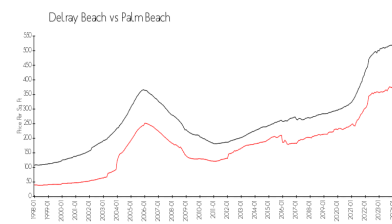

Unit 314 - Olive Leaf at Las Verdes

314 - 5190 Las Verdes Cir, Delray Beach, FL, Palm Beach 33484

Unit Information

MLS Number:	RX-10974334
Status:	Active
Size:	1,050 Sq ft.
Bedrooms:	2
Full Bathrooms:	2
Half Bathrooms:	0
Parking Spaces:	
View:	Garden
Rental Price:	$2,100
List PPSF:	$2
Valuated Price:	$191,000
Valuated PPSF:	$182

The above valuated price is a baseline figure that does not take into account any specific renovation, upgrade, split, merge, or deterioration of the unit.

Building Information

Number of units:	72
Number of active listings for rent:	0
Number of active listings for sale:	0
Building inventory for sale:	0%
Number of sales over the last 12 months:	4
Number of sales over the last 6 months:	1
Number of sales over the last 3 months:	0

Building Association Information

Las Verdes Property Owners Association
5121 Las Verdes Circle,
Delray Beach, FL 33484
Phone: (561)-498-8230,
Fax: (561)-498-7155
email: lasverdespoa@gmail.com

Market Information

Olive Leaf at Las Verdes:	$180/sq. ft.	Delray Beach:	$371/sq. ft.
Delray Beach:	$371/sq. ft.	Palm Beach:	$475/sq. ft.

Inventory for Sale

Olive Leaf at Las Verdes	0%
Delray Beach	3%
Palm Beach	3%

Avg. Time to Close Over Last 12 Months

Olive Leaf at Las Verdes	50 days
Delray Beach	54 days
Palm Beach	56 days