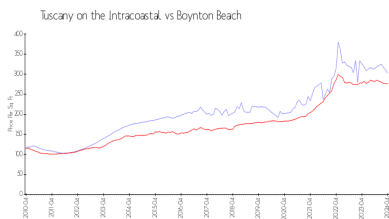

Building Association Information

Tuscany On the Intracoastal
 3104 Tuscany Way,
 Boynton Beach, FL 33435
 Phone (561) 369-3433

Market Information

Tuscany on the Intracoastal:	\$302/sq. ft.	Boynton Beach:	\$276/sq. ft.
Boynton Beach:	\$276/sq. ft.	Palm Beach:	\$475/sq. ft.