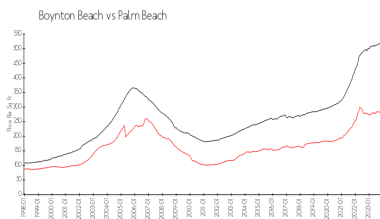

Market Information

Tuscany on the Intracoastal:	$302/sq. ft.	Boynton Beach:	$276/sq. ft.
Boynton Beach:	$276/sq. ft.	Palm Beach:	$475/sq. ft.

Inventory for Sale

Tuscany on the Intracoastal 5%
Boynton Beach 2%
Palm Beach 3%

Avg. Time to Close Over Last 12 Months

Tuscany on the Intracoastal 44 days
Boynton Beach 48 days
Palm Beach 56 days