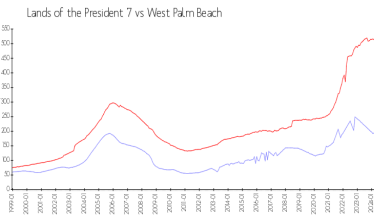

Unit 1101 - Lands of the President 7

1101 - 2425 Presidential Wy, West Palm Beach, FL, Palm Beach 33401

Unit Information

MLS Number: RX-10975744
Status: Active
Size: 1,429 Sq ft.
Bedrooms: 2
Full Bathrooms: 2
Half Bathrooms: 0
Parking Spaces: Assigned, Guest
View: City, Golf
Rental Price: $2,900
List PPSF: $2
Valuated Price: $254,000
Valuated PPSF: $196

The above valuated price is a baseline figure that does not take into account any specific renovation, upgrade, split, merge, or deterioration of the unit.

Building Information

Number of units: 114
Number of active listings for rent: 4
Number of active listings for sale: 14
Building inventory for sale: 12%
Number of sales over the last 12 months: 5
Number of sales over the last 6 months: 2
Number of sales over the last 3 months: 1

Building Association Information

Lands Of Prsdent Condo 7 Assoc
2425 Presidential Way
West Palm Beach, FL33401-1322
(561) 684-0052

Market Information

Lands of the President 7:	$198/sq. ft.	West Palm Beach:	$511/sq. ft.
West Palm Beach:	$511/sq. ft.	Palm Beach:	$475/sq. ft.

Inventory for Sale

Lands of the President 7: 12%
West Palm Beach: 4%
Palm Beach: 3%

Avg. Time to Close Over Last 12 Months

Lands of the President 7: 81 days
West Palm Beach: 52 days
Palm Beach: 56 days