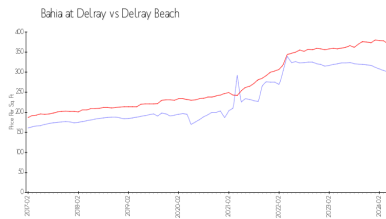

Unit 1050 Crystal Way # P - Bahia at Delray

1050 Crystal Way # P - 1385 Crystal Wy, Delray Beach, FL, Palm Beach 33444

Unit Information

MLS Number:	RX-10975787
Status:	Active
Size:	1,033 Sq ft.
Bedrooms:	2
Full Bathrooms:	2
Half Bathrooms:	0
Parking Spaces:	Assigned,Guest
View:	Lake,Pond
Rental Price:	$2,800
List PPSF:	$3
Valuated Price:	$295,000
Valuated PPSF:	$302

The above valuated price is a baseline figure that does not take into account any specific renovation, upgrade, split, merge, or deterioration of the unit.

Building Information

Number of units:	236
Number of active listings for rent:	0
Number of active listings for sale:	9
Building inventory for sale:	3%
Number of sales over the last 12 months:	10
Number of sales over the last 6 months:	5
Number of sales over the last 3 months:	1

Market Information

Bahia at Delray: $301/sq. ft.
Delray Beach: $371/sq. ft.