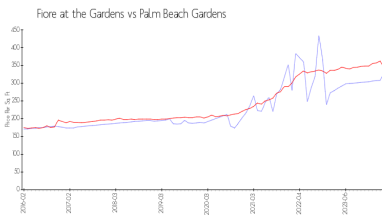

Market Information

Fiore at the Gardens: $331/sq. ft.

Palm Beach Gardens: $342/sq. ft.

Palm Beach Gardens: $342/sq. ft.

Palm Beach: $475/sq. ft.

Inventory for Sale

Fiore at the Gardens: 2%
Palm Beach Gardens: 2%
Palm Beach: 3%

Avg. Time to Close Over Last 12 Months