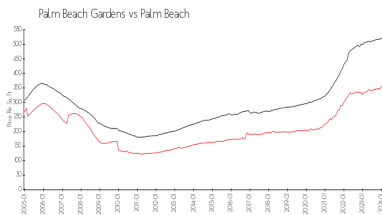

Market Information

Fiore at the Gardens: $331/sq. ft.

Palm Beach Gardens: $342/sq. ft.

Palm Beach Gardens: $342/sq. ft.

Palm Beach: $475/sq. ft.

Inventory for Sale

Fiore at the Gardens: 2%
Palm Beach Gardens: 2%
Palm Beach: 3%

Avg. Time to Close Over Last 12 Months